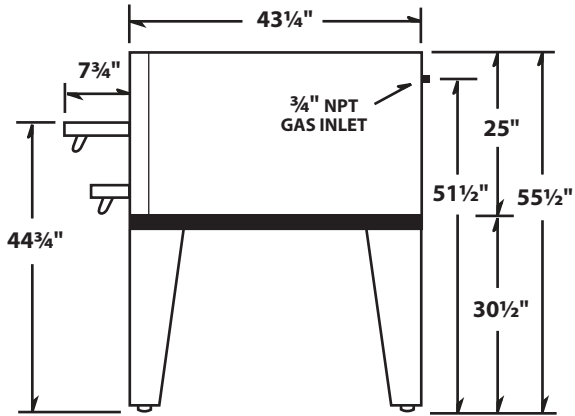

SD Series Pizza Ovens Specifications

Model No. SD448, SD660, SD1048, SD1060

Phone: (631) 226-6688

FAX: (631) 226-6890

TOP
SD 448/1048

TOP
SD 660/1060

SIDE
SINGLE SD 448/660

SIDE
SINGLE SD 1048/1060

SIDE
STACKED SD 448/660

SIDE
STACKED SD 1048/1060