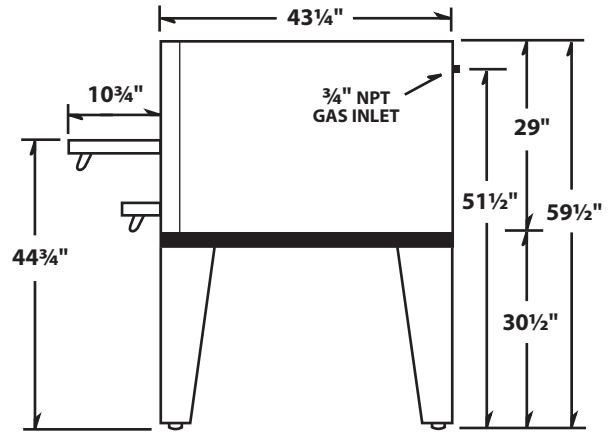

SD Series Pizza Ovens Specifications

Model No. SD448, SD660, SD1048, SD1060

Phone: (631) 226-6688

FAX: (631) 226-6890

TOP
SD 448/1048

TOP
SD 660/1060

SIDE
SINGLE SD 448/660

SIDE
SINGLE SD 1048/1060

SIDE
STACKED SD 448/660

SIDE
STACKED SD 1048/1060