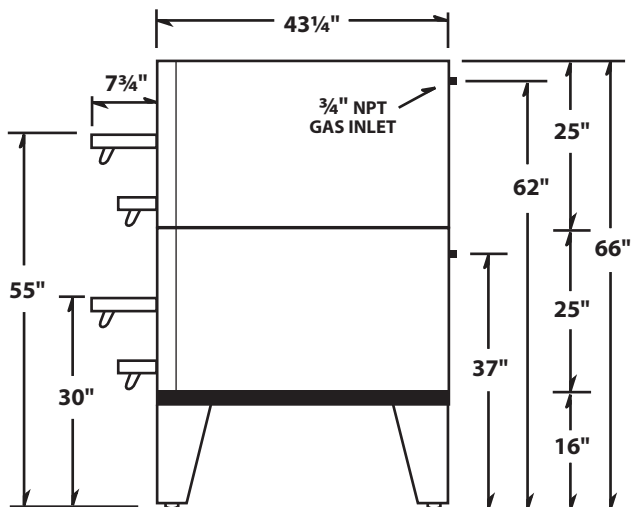

SD Series Pizza Ovens Specifications

Model No. SD448, SD660, SD1048, SD1060

Phone: (631) 226-6688

FAX: (631) 226-6890

TOP
SD 448/1048

TOP
SD 660/1060

SIDE
SINGLE SD 448/660

SIDE
SINGLE SD 1048/1060

SIDE
STACKED SD 448/660

SIDE
STACKED SD 1048/1060