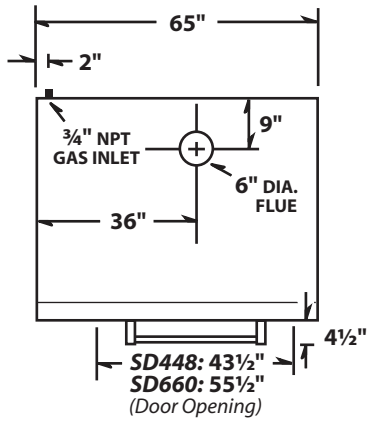

SD Series Pizza Ovens Specifications

Model No. SD448, SD660, SD1048, SD1060

Phone: (631) 226-6688

FAX: (631) 226-6890

TOP
SD 448/1048

TOP
SD 660/1060

SIDE
SINGLE SD 448/660

SIDE
SINGLE SD 1048/1060

SIDE
STACKED SD 448/660

SIDE
STACKED SD 1048/1060