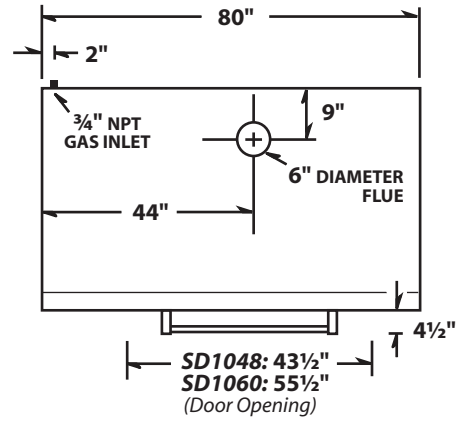

SD Series Pizza Ovens Specifications

Model No. SD448, SD660, SD1048, SD1060

Phone: (631) 226-6688

FAX: (631) 226-6890

TOP
SD 448/1048

TOP
SD 660/1060

SIDE
SINGLE SD 448/660

SIDE
SINGLE SD 1048/1060

SIDE
STACKED SD 448/660

SIDE
STACKED SD 1048/1060