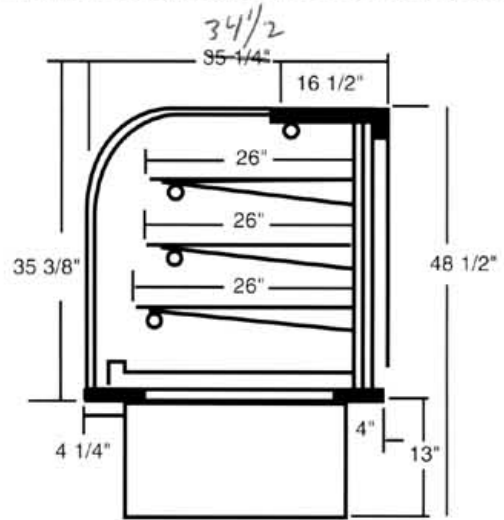

**BCR Series, High Volume Curved Glass Refrigerated Bakery Display Case**

**BCD Series, High Volume Curved Glass Dry Bakery Display Case**

*model shown BCR-6*

7453 Northwest 32nd Avenue, Miami, Florida 33147 • (305) 691-0500  
Fax (305) 691-1212

**BC Series, Curved Glass Bakery Display Cases for High Volume Refrigerated and Non-Refrigerated**

**STANDARD FEATURES**

- Curved insulated safety glass (non insulated on BCD Models)
- Full length fluorescent lighting installed at top of case and under each shelf
- Three rows of heavy duty white coated wire shelves able to accommodate standard 18" x 26" sheet pans
- Electrical cord and plug
- Air cooled low velocity refrigeration system mounted on easy removable slide in and out base on BCR Models
- Mirror interior ends
- Mirror interior sliding doors, white on exterior doors
- Mirror stainless top
- Mirror stainless steel front grill on BCR Models
- Heavy duty aluminum mill finish main deck on BCR Models
- Condensate evaporator eliminates need for drain on BCR Models

model	length	height	depth	row of shelves	pan capacity 18" x 26"	amps	voltage	H.P.	est. weight
BCR-48	49" <del>48"</del>	48 1/2"	35 1/4" <sup>34 1/2"</sup>	3	8 full 4 half	12 amps	120/60/1	1/3	665 lbs
BCD-48	49" <del>48"</del>	48 1/2"	35 1/4" <sup>34 1/2"</sup>	3	8 full 4 half	3 amps	120/60/1	—	470 lbs
BCR-59	60" <del>59"</del>	48 1/2"	35 1/4" <sup>34 1/2"</sup>	3	12	16 amps	120/60/1	1/2	780 lbs
BCD-59	60" <del>59"</del>	48 1/2"	35 1/4" <sup>34 1/2"</sup>	3	12	3 amps	120/60/1	—	680 lbs
BCR-77	78" <del>77"</del>	48 1/2"	35 1/4" <sup>34 1/2"</sup>	3	16	16 amps	120/60/1	1/2	970 lbs
BCD-77	78" <del>77"</del>	48 1/2"	35 1/4" <sup>34 1/2"</sup>	3	16	3 amps	120/60/1	—	840 lbs