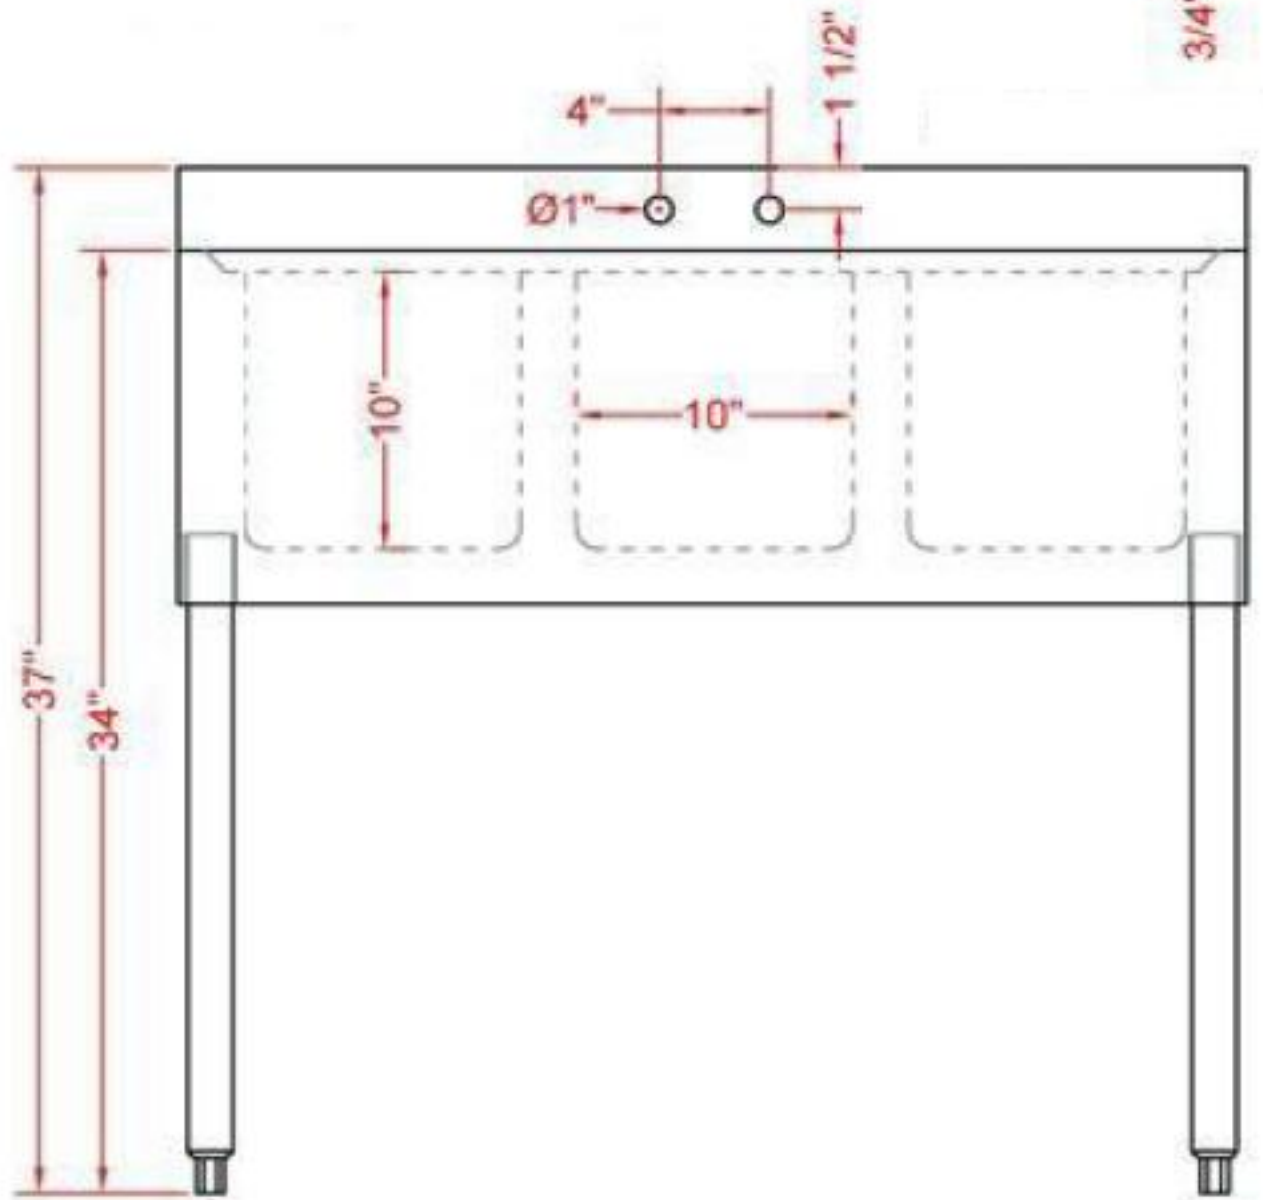

Bar sink 38"
 Three Comp.(10"X14"X10)
 18GA.201S/S top and back
 18GA.201S/S bowl
 20GA.201S/S apron
 16GA.Galvanized leg
 S/S leg brace

BAR3B38