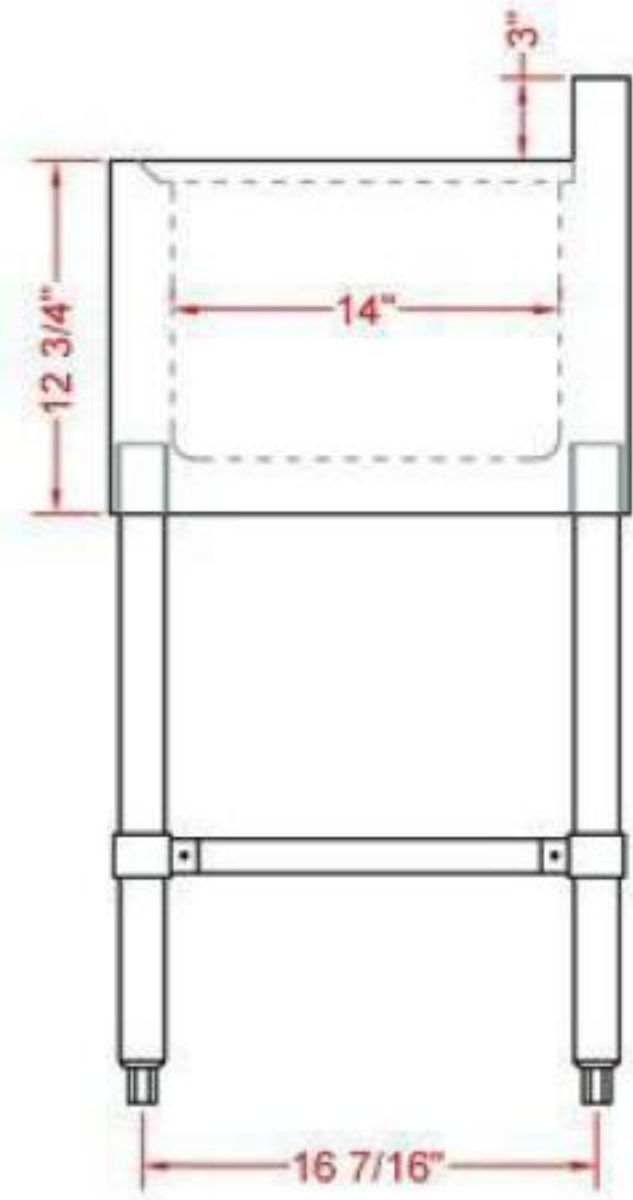

Bar sink 38"
 Three Comp.(10"X14"X10)
 18GA.201S/S top and back
 18GA.201S/S bowl
 20GA.201S/S apron
 16GA.Galvanized leg
 S/S leg brace

BAR3B38