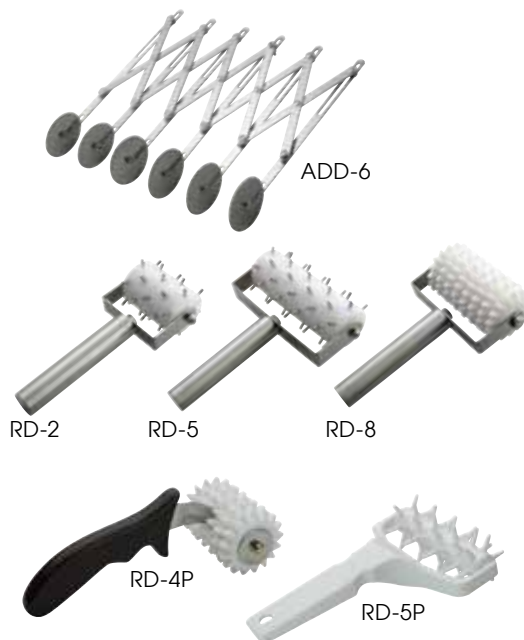

DOUGH DIVIDERS WITH ADJUSTABLE WHEELS

- ◆ Stainless steel wheels adjustable from 3/4" to approximately 4-3/4" for ADD-6 and 4-3/8" for ADD-5

ITEM	DESCRIPTION	UOM	CASE
ADD-5	5-Wheel	Each	36
ADD-6	6-Wheel	Each	36

DOUGH ROLLER DOCKERS

- ◆ Stainless steel handle
- ◆ 8" Overall Length

ITEM	DESCRIPTION	UOM	CASE
RD-2	2-5/8"W Head	Each	1/24
RD-5	5"W Head	Each	1/24
RD-8	5"W Head, 8-Wheel	Each	1/24

PLASTIC ROLLER DOCKERS

- ◆ 6 independently spinning wheels on the RD-4P
- ◆ Prevent bubbles from forming

ITEM	DESCRIPTION	UOM	CASE
RD-4P	4"W Head, Molded Ergonomic Handle	Each	1/24
RD-5P	5"W Head, Plastic Handle	Each	12/72

DOUGH WHEELS/DOCKERS

FRENCH WOODEN ROLLING PIN

ITEM	DESCRIPTION	UOM	CASE
WRP-20F	20"L x 1-3/16"Dia, Tapered	Each	12/48

ROLLING PINS

DOUBLE PASTRY WHEEL

- ◆ Features 2 separate stainless steel blades, straight & fluted
- ◆ Ideal for ravioli, strudel, pastry dough
- ◆ Sturdy stainless steel blades with ergonomic plastic handle
- ◆ Safety guard for hand protection
- ◆ Hole in handle for convenient hanging
- ◆ Dishwasher safe