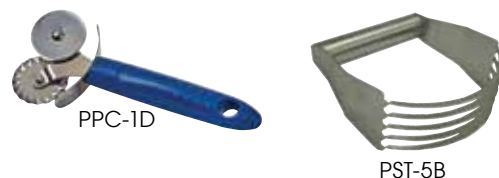

PASTRY TOOLS

Patented S/S diamond shape cutting blades