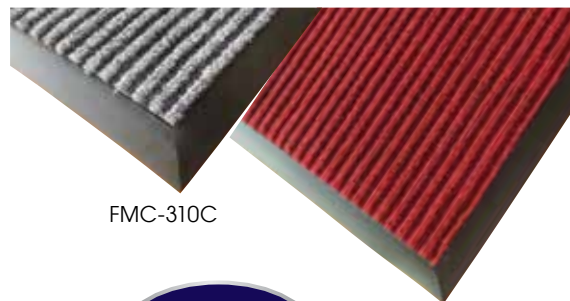

CARPET ENTRYWAY FLOOR MATS

- ◆ Vinyl backing prevents curling/ripping and stays flat
- ◆ Carts roll easily over the tapered rubber edge

ITEM	DESCRIPTION	COLOR	UOM	CASE
FMC-310C	3' x 10'	Charcoal	Each	1
FMC-310U	3' x 10'	Burgundy	Each	1
FMC-35C	3' x 5'	Charcoal	Each	1
FMC-35U	3' x 5'	Burgundy	Each	1
FMC-46C	4' x 6'	Charcoal	Each	1
FMC-46U	4' x 6'	Burgundy	Each	1

ENTRYWAY FLOOR MATS

FMC-310C

FMC-310U

TAPERED, WEIGHTED, DURABLE

ANTI-FATIGUE RUBBERIZED GEL FOAM FLOOR MAT

- ◆ Ideal for standing-in-place jobs
- ◆ Beveled edges reduce tripping
- ◆ Comfortable and supportive closed-cell foam
- ◆ Grease-resistant and waterproof
- ◆ 1/2" thick

ITEM	DESCRIPTION	COLOR	UOM	CASE
FMG-23K	2' x 3'	Black	Each	24

1/2" THICK

ANTI-SLIP & ANTI-FATIGUE FLOOR MATS

NEW

FMG-23K

STRAIGHT EDGE NATURAL RUBBER FLOOR MATS

- ◆ Anti-slip & anti-fatigue top-grade natural rubber
- ◆ Excellent drainage in wet areas
- ◆ All straight-edge mats are grease-resistant - use in grease-prone areas to prevent slipping
- ◆ Trim to customize size for best fit
- ◆ 3/4" thick

RBMH-35K

BEVELED EDGE FLOOR MATS

- ◆ Anti-slip & anti-fatigue top-grade natural rubber
- ◆ Tapered edges help reduce tripping
- ◆ RED beveled edge mats are grease-resistant - use in grease-prone areas to prevent slipping
- ◆ 1/2" thick