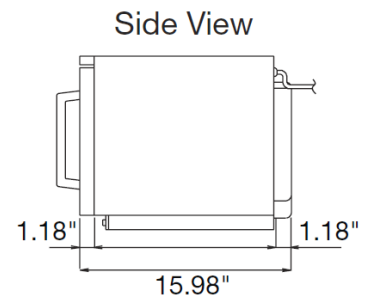

Product Specifications

MEDIUM DUTY COMMERCIAL MICROWAVE OVENS

Model Number:	R-21LTF	R-21LVF	R-21LCFS
Oven Control:	Touch sensitive pads with Braille	Touch sensitive pads with Braille	Electronic Light Up Dial with Auto Cancel
Output Power (IEC):	1000W	1000W	1000W
Cabinet and Oven Interior:	Stainless steel cabinet and interior	Stainless steel cabinet and interior	Stainless steel cabinet and interior
Special Features:	20 Memories, Double Quantity, Express Defrost™, 3-stages, Memory Check	10 Memories, Double Quantity, Express Defrost™, Memory Check	Heating Time Guide, 6-minute coded, Light Up Dial timer, Auto Cancel
Variable Power Levels SelectaPower™:	11	100% only	100% only
Cavity Dimensions: (W × H × D)	13 7/8" × 8 1/8" × 14 5/8" 1.0 cu. ft.	13 7/8" × 8 1/8" × 14 5/8" 1.0 cu. ft.	13 7/8" × 8 1/8" × 14 5/8" 1.0 cu. ft.
Outside Dimensions: (W × H × D)	20 1/2" × 12 1/8" × 16"	20 1/2" × 12 1/8" × 16"	20 1/2" × 12 1/8" × 16"
Weight: Net / Shipping	37 lbs / 44 lbs	37 lbs / 44 lbs	37 lbs / 44 lbs
AC Power Required:	120V, 60 Hz, 1.55kW, 14A	120V, 60 Hz, 1.55kW, 14A	120V, 60 Hz, 1.55kW, 14A
NEMA Receptacle:	5-15 R	5-15 R	5-15 R
UPC:	074000616509	074000616486	074000620483

SHARP®

SHARP ELECTRONICS CORPORATION
100 Paragon Dr, Ste 100, Montvale, NJ 07645
©2017 Sharp Electronics Corporation.
All rights reserved.

Design and specifications subject to change without notice.
Sharp is a registered trademark of Sharp Corporation. TwinTouch, SelectaProgram, SelectaPower, SelectaTime and Express Defrost are trademarks of Sharp Corporation. All other trademarks are the property of their respected owners.

CM-06-011
2017 • 0809