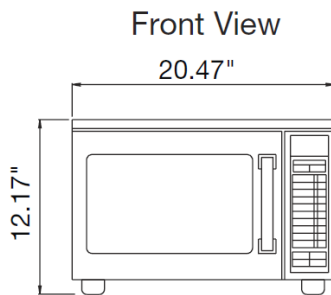

Product Specifications

MEDIUM DUTY COMMERCIAL MICROWAVE OVENS

| Model Number: | R-21LTF | R-21LVF | R-21LCFS |
|--------------------------------------|--|--|--|
| Oven Control: | Touch sensitive pads with Braille | Touch sensitive pads with Braille | Electronic Light Up Dial with Auto Cancel |
| Output Power (IEC): | 1000W | 1000W | 1000W |
| Cabinet and Oven Interior: | Stainless steel cabinet and interior | Stainless steel cabinet and interior | Stainless steel cabinet and interior |
| Special Features: | 20 Memories, Double Quantity, Express Defrost™, 3-stages, Memory Check | 10 Memories, Double Quantity, Express Defrost™, Memory Check | Heating Time Guide, 6-minute coded, Light Up Dial timer, Auto Cancel |
| Variable Power Levels SelectaPower™: | 11 | 100% only | 100% only |
| Cavity Dimensions: (W × H × D) | 13 7/8" × 8 1/8" × 14 5/8" 1.0 cu. ft. | 13 7/8" × 8 1/8" × 14 5/8" 1.0 cu. ft. | 13 7/8" × 8 1/8" × 14 5/8" 1.0 cu. ft. |
| Outside Dimensions: (W × H × D) | 20 1/2" × 12 1/8" × 16" | 20 1/2" × 12 1/8" × 16" | 20 1/2" × 12 1/8" × 16" |
| Weight: Net / Shipping | 37 lbs / 44 lbs | 37 lbs / 44 lbs | 37 lbs / 44 lbs |
| AC Power Required: | 120V, 60 Hz, 1.55kW, 14A | 120V, 60 Hz, 1.55kW, 14A | 120V, 60 Hz, 1.55kW, 14A |
| NEMA Receptacle: | 5-15 R  | 5-15 R  | 5-15 R  |
| UPC: | 074000616509 | 074000616486 | 074000620483 |