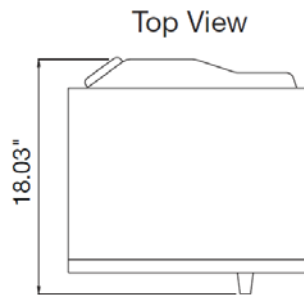

Product Specifications

MEDIUM DUTY COMMERCIAL MICROWAVE OVENS

Model Number:	R-21LTF	R-21LVF	R-21LCFS
Oven Control:	Touch sensitive pads with Braille	Touch sensitive pads with Braille	Electronic Light Up Dial with Auto Cancel
Output Power (IEC):	1000W	1000W	1000W
Cabinet and Oven Interior:	Stainless steel cabinet and interior	Stainless steel cabinet and interior	Stainless steel cabinet and interior
Special Features:	20 Memories, Double Quantity, Express Defrost™, 3-stages, Memory Check	10 Memories, Double Quantity, Express Defrost™, Memory Check	Heating Time Guide, 6-minute coded, Light Up Dial timer, Auto Cancel
Variable Power Levels SelectaPower™:	11	100% only	100% only
Cavity Dimensions: (W × H × D)	13 7/8" × 8 1/8" × 14 5/8" 1.0 cu. ft.	13 7/8" × 8 1/8" × 14 5/8" 1.0 cu. ft.	13 7/8" × 8 1/8" × 14 5/8" 1.0 cu. ft.
Outside Dimensions: (W × H × D)	20 1/2" × 12 1/8" × 16"	20 1/2" × 12 1/8" × 16"	20 1/2" × 12 1/8" × 16"
Weight: Net / Shipping	37 lbs / 44 lbs	37 lbs / 44 lbs	37 lbs / 44 lbs
AC Power Required:	120V, 60 Hz, 1.55kW, 14A	120V, 60 Hz, 1.55kW, 14A	120V, 60 Hz, 1.55kW, 14A
NEMA Receptacle:	5-15 R	5-15 R	5-15 R
UPC:	074000616509	074000616486	074000620483

SHARP®

SHARP ELECTRONICS CORPORATION
100 Paragon Dr, Ste 100, Montvale, NJ 07645
©2017 Sharp Electronics Corporation.
All rights reserved.

Design and specifications subject to change without notice.
Sharp is a registered trademark of Sharp Corporation. TwinTouch, SelectaProgram, SelectaPower, SelectaTime and Express Defrost are trademarks of Sharp Corporation. All other trademarks are the property of their respected owners.

CM-06-011
2017 • 0809