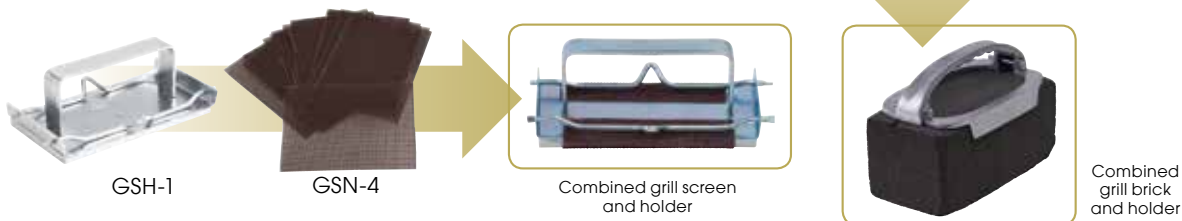

HEAVY-DUTY ALUMINUM GRILL SCRAPER

This large grill scraper with 6" wide blade features an ergonomic top-grip positioned behind the splash-guard, designed for efficient, anti-fatigue handling.

- Sharp 6" wide blade
- Dual-grip to apply added pressure when removing grease and grime from flat tops or griddles
- Splash-guard positioned above scraper blade deflects and helps collect debris for easy cleanup

ITEM	DESCRIPTION	BLADE	UOM	CASE
SCRP-14	16"L x 6"W x 4-1/2"H, NSF		Each	1/12
SCRP-6B	Replacement Blade for SCR-14, 6-Pcs/Pk		Pack	1/12

ALUMINUM GRILL SCRAPER

A great way to clean the grill quickly and safely. The handle is designed to keep hands and fingers away from the hot grill surface.

ITEM	DESCRIPTION	BLADE	UOM	CASE
SCRP-16	16" Scraper	5"	Each	1/6
SCRP-5B	Replacement Blade for SCR-16		Each	12/48

ALUMINUM GRILL SCRAPER

Scrape away grease and stuck-on-food with ease.

ITEM	DESCRIPTION	BLADE	UOM	CASE
SCRP-12	12" Alu Scraper	4"	Each	12/72
SCRP-4B	Replacement Blades for SCR-12, 10-Pcs/Pk		Pack	10/100

GRILL CLEANERS

ITEM	DESCRIPTION	UOM	CASE
GSH-1	Grill Screen Holder, 5" x 2-3/4"	Each	12/48
GSN-4	Grill Screen, 4" x 5-1/2", 20-Pcs/Pk, Fits with GSH-1	Pack	20/80
GBH-2	Grill Brick Holder, 7" x 3-1/2"	Each	6/72
GBK-348	Grill Brick, 3-1/2" x 4" x 8", Fits with GBH-2	Doz	1