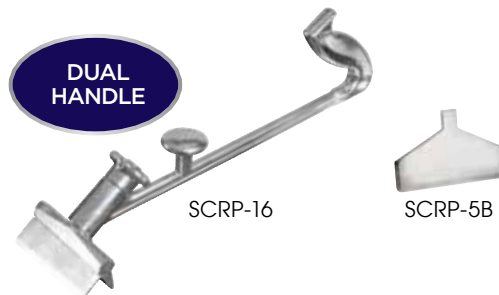

GRILL MAINTENANCE