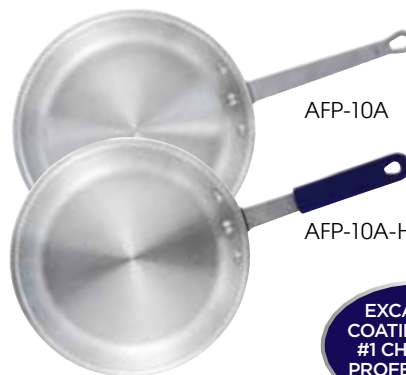

GLADIATOR™ EXCALIBUR® NON-STICK

- Excalibur® non-stick finish bonds to the aluminum for a long lasting, scratch-resistant finish

ITEM	DESCRIPTION	UOM	CASE
AFP-7XC	7"Dia	Each	6
AFP-8XC	8"Dia	Each	6
AFP-10XC	10"Dia	Each	6
AFP-12XC	12"Dia	Each	6
AFP-14XC	14"Dia	Each	6
AFP-7XC-H	7"Dia with Sleeve	Each	6
AFP-8XC-H	8"Dia with Sleeve	Each	6
AFP-10XC-H	10"Dia with Sleeve	Each	6
AFP-12XC-H	12"Dia with Sleeve	Each	6
AFP-14XC-H	14"Dia with Sleeve	Each	6

- Made of 3003 aluminum alloy, the Majestic™ fry pans offer exceptional performance at a great value
- Available in three finishes: Majestic™ mirror, Majestic™ natural & Majestic™ Quantum2® non-stick
- 3.5mm thickness
- NSF listed

MAJESTIC™ NATURAL FINISH

ITEM	DESCRIPTION	UOM	CASE
AFP-7S	7"Dia	Each	6
AFP-8S	8"Dia	Each	6
AFP-10S	10"Dia	Each	6
AFP-12S	12"Dia	Each	6
AFP-14S	14"Dia	Each	6

MAJESTIC™ MIRROR FINISH

ITEM	DESCRIPTION	UOM	CASE
AFP-7	7"Dia	Each	6
AFP-8	8"Dia	Each	6
AFP-10	10"Dia	Each	6
AFP-12	12"Dia	Each	6
AFP-14	14"Dia	Each	6

MAJESTIC™ QUANTUM2® NON-STICK

ITEM	DESCRIPTION	UOM	CASE
AFP-7NS	7"Dia	Each	6
AFP-8NS	8"Dia	Each	6
AFP-10NS	10"Dia	Each	6
AFP-12NS	12"Dia	Each	6
AFP-14NS	14"Dia	Each	6
AFP-7NS-H	7"Dia with Sleeve	Each	6
AFP-8NS-H	8"Dia with Sleeve	Each	6
AFP-10NS-H	10"Dia with Sleeve	Each	6
AFP-12NS-H	12"Dia with Sleeve	Each	6
AFP-14NS-H	14"Dia with Sleeve	Each	6

GLADIATOR™ FRY PANS

AFP-10A