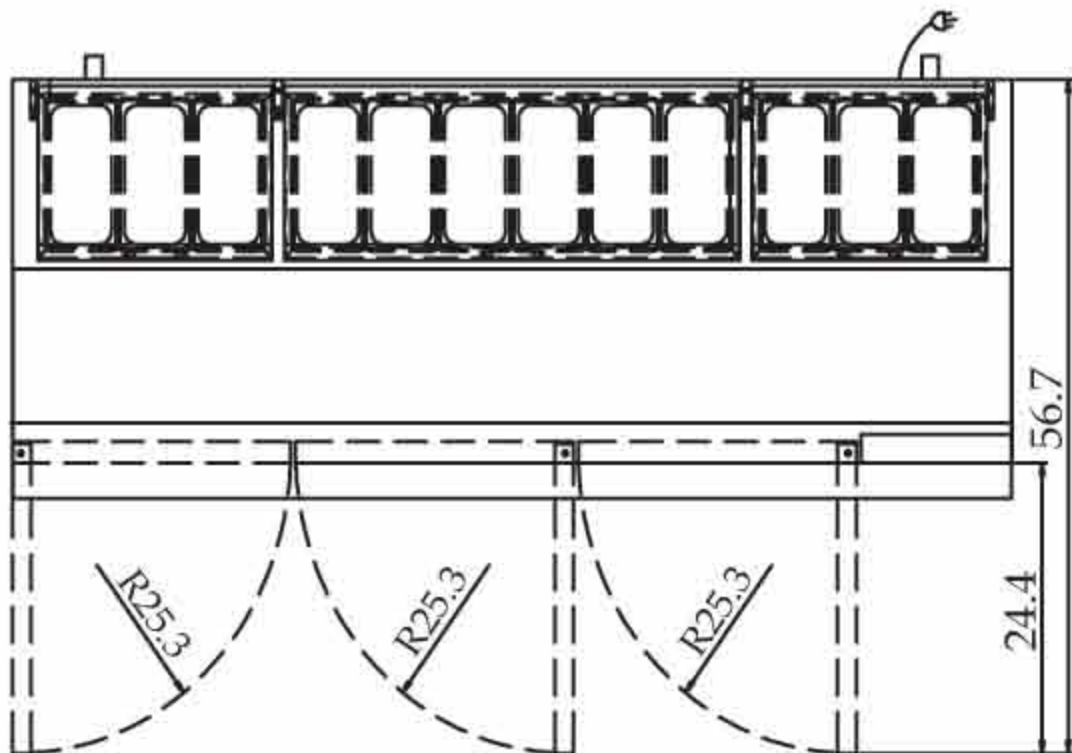

Pizza Prep Tables

CABINET INTERIOR/EXTERIOR SPECIFICATIONS

MODEL	(with caster)	TPR-67SD	TPR-93SD
Exterior Dimension (LxDxH)		67"x32.3"x41.7"	93.4"x32.3"x41.7"
Cubic Feet		20	30.9
Comp.		2/3 HP	2/3 HP
Shelves		4 ea	6 ea
Weight		395lbs	590lbs
Power		115V / 60Hz	115V / 60Hz
Amp		10.4 A	11A
Cord Length		10 Feet	10 Feet
Plug-In		NEMA 5-15P	NEMA 5-15P

*Design and specifications subject to change without notice.

(unit : inch)

TPR-67SD PLAN VIEW

TPR-67SD FRONT VIEW

TPR-67SD SIDE VIEW

TPR-93SD PLAN VIEW

TPR-93SD FRONT VIEW

TPR-93SD SIDE VIEW