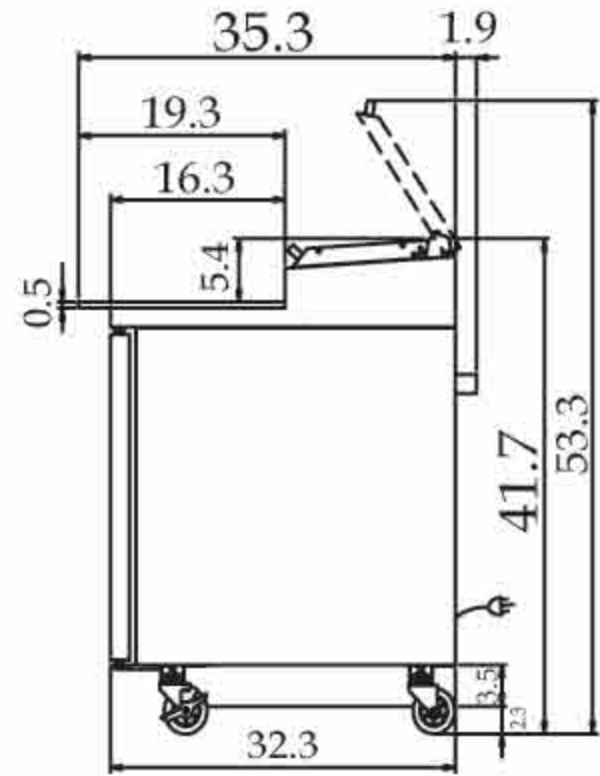

Pizza Prep Tables

CABINET INTERIOR/EXTERIOR SPECIFICATIONS

MODEL	(with caster)	TPR-67SD	TPR-93SD
Exterior Dimension (LxDxH)		67"x32.3"x41.7"	93.4"x32.3"x41.7"
Cubic Feet		20	30.9
Comp.		2/3 HP	2/3 HP
Shelves		4 ea	6 ea
Weight		395lbs	590lbs
Power		115V / 60Hz	115V / 60Hz
Amp		10.4 A	11A
Cord Length		10 Feet	10 Feet
Plug-In		NEMA 5-15P	NEMA 5-15P

*Design and specifications subject to change without notice.

(unit : inch)

TPR-67SD PLAN VIEW

TPR-67SD FRONT VIEW

TPR-67SD SIDE VIEW

TPR-93SD PLAN VIEW

TPR-93SD FRONT VIEW

TPR-93SD SIDE VIEW