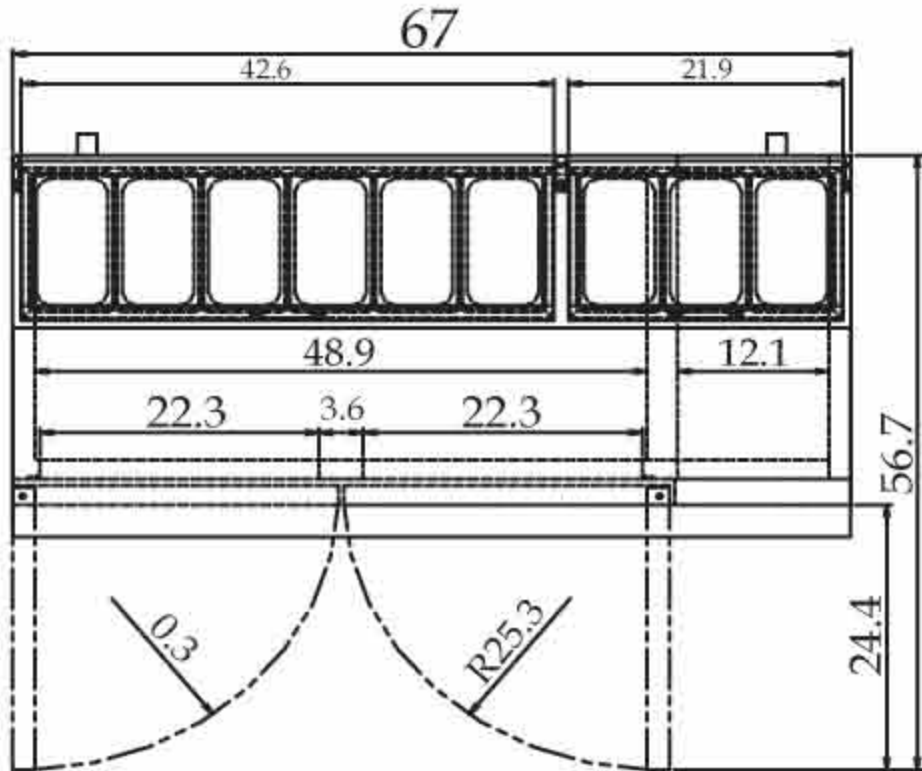

Pizza Prep Tables

CABINET INTERIOR/EXTERIOR SPECIFICATIONS

MODEL	(with caster)	TPR-67SD	TPR-93SD
Exterior Dimension (LxDxH)		67"x32.3"x41.7"	93.4"x32.3"x41.7"
Cubic Feet		20	30.9
Comp.		2/3 HP	2/3 HP
Shelves		4 ea	6 ea
Weight		395lbs	590lbs
Power		115V / 60Hz	115V / 60Hz
Amp		10.4 A	11A
Cord Length		10 Feet	10 Feet
Plug-In		NEMA 5-15P	NEMA 5-15P

*Design and specifications subject to change without notice.

(unit : inch)

TPR-67SD PLAN VIEW

TPR-67SD FRONT VIEW

TPR-67SD SIDE VIEW

TPR-93SD PLAN VIEW

TPR-93SD FRONT VIEW

TPR-93SD SIDE VIEW