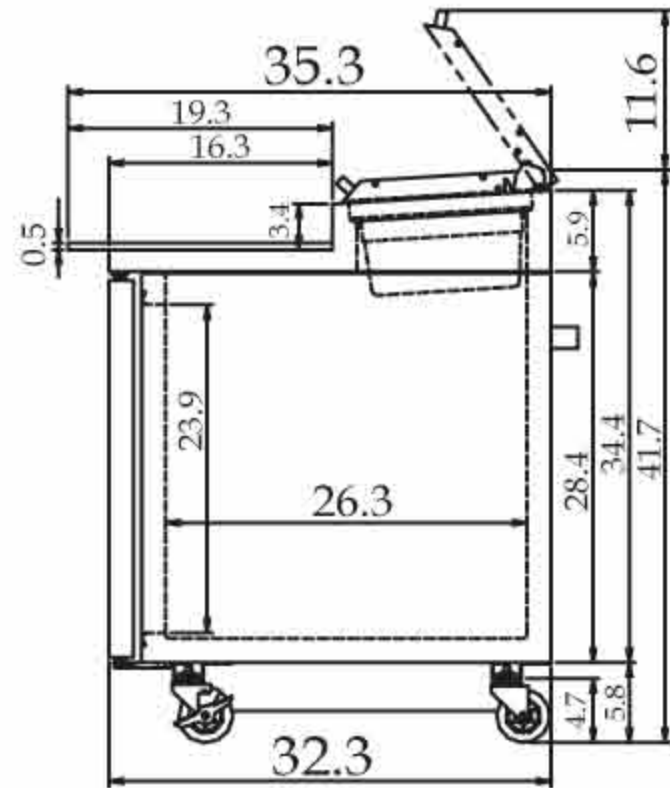

Pizza Prep Tables

CABINET INTERIOR/EXTERIOR SPECIFICATIONS

MODEL	(with caster)	TPR-67SD	TPR-93SD
Exterior Dimension (LxDxH)		67"x32.3"x41.7"	93.4"x32.3"x41.7"
Cubic Feet		20	30.9
Comp.		2/3 HP	2/3 HP
Shelves		4 ea	6 ea
Weight		395lbs	590lbs
Power		115V / 60Hz	115V / 60Hz
Amp		10.4 A	11A
Cord Length		10 Feet	10 Feet
Plug-In		NEMA 5-15P	NEMA 5-15P

*Design and specifications subject to change without notice.

(unit : inch)

TPR-67SD PLAN VIEW

TPR-67SD FRONT VIEW

TPR-67SD SIDE VIEW

TPR-93SD PLAN VIEW

TPR-93SD FRONT VIEW

TPR-93SD SIDE VIEW