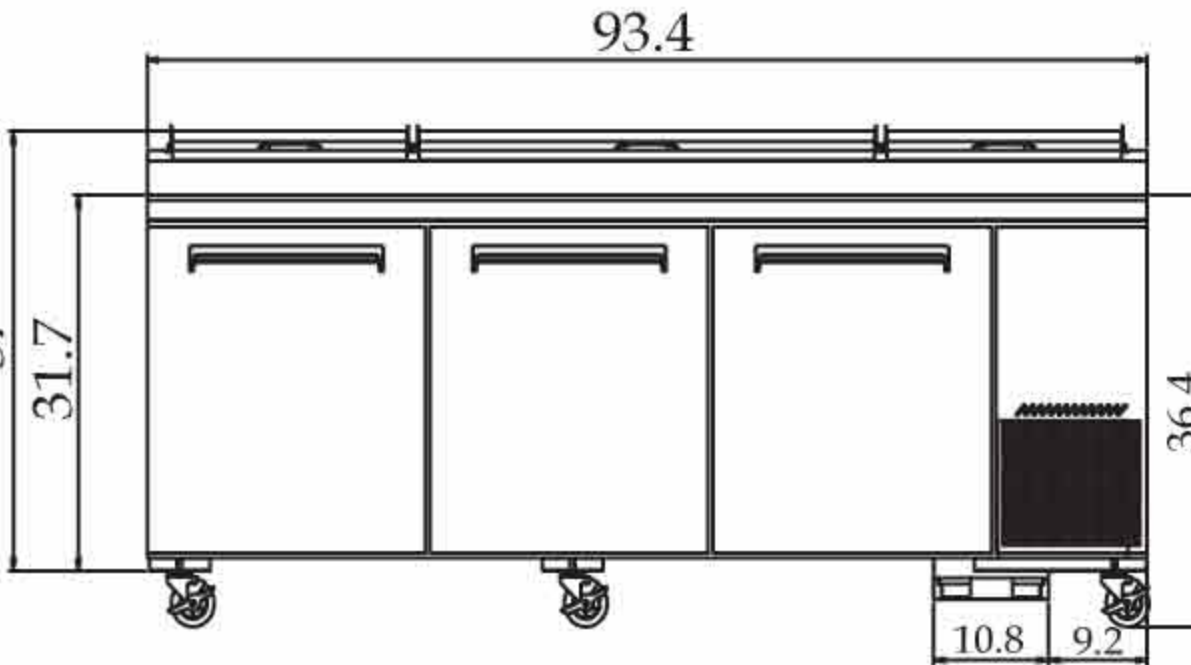

Pizza Prep Tables

CABINET INTERIOR/EXTERIOR SPECIFICATIONS

MODEL	(with caster)	TPR-67SD	TPR-93SD
Exterior Dimension (LxDxH)		67"x32.3"x41.7"	93.4"x32.3"x41.7"
Cubic Feet		20	30.9
Comp.		2/3 HP	2/3 HP
Shelves		4 ea	6 ea
Weight		395lbs	590lbs
Power		115V / 60Hz	115V / 60Hz
Amp		10.4 A	11A
Cord Length		10 Feet	10 Feet
Plug-In		NEMA 5-15P	NEMA 5-15P

*Design and specifications subject to change without notice.

(unit : inch)

TPR-67SD PLAN VIEW

TPR-67SD FRONT VIEW

TPR-67SD SIDE VIEW

TPR-93SD PLAN VIEW

TPR-93SD FRONT VIEW

TPR-93SD SIDE VIEW