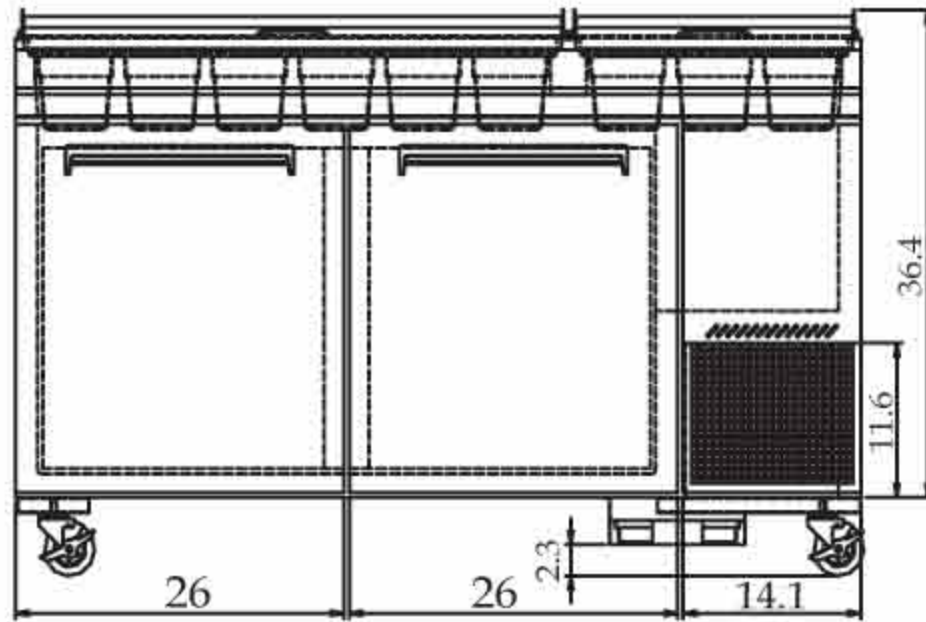

Pizza Prep Tables

CABINET INTERIOR/EXTERIOR SPECIFICATIONS

MODEL	(with caster)	TPR-67SD	TPR-93SD
Exterior Dimension (LxDxH)		67"x32.3"x41.7"	93.4"x32.3"x41.7"
Cubic Feet		20	30.9
Comp.		2/3 HP	2/3 HP
Shelves		4 ea	6 ea
Weight		395lbs	590lbs
Power		115V / 60Hz	115V / 60Hz
Amp		10.4 A	11A
Cord Length		10 Feet	10 Feet
Plug-In		NEMA 5-15P	NEMA 5-15P

*Design and specifications subject to change without notice.

(unit : inch)

TPR-67SD PLAN VIEW

TPR-67SD FRONT VIEW

TPR-67SD SIDE VIEW

TPR-93SD PLAN VIEW

TPR-93SD FRONT VIEW

TPR-93SD SIDE VIEW