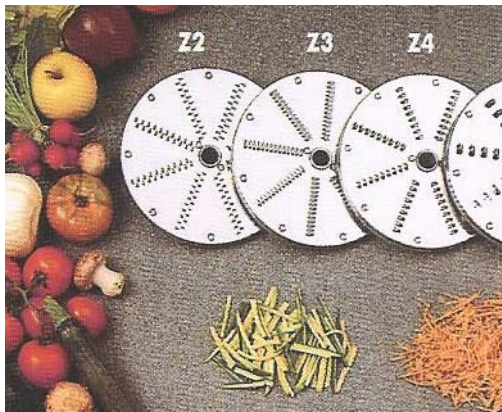

FLEETWOOD

MODEL PA141 HEAVY DUTY BULK SHREDDER FLOOR MODEL

Shreds and Grates up to 500 pounds per hour. Large hopper easily holds whole pieces of mozzarella and block type cheeses. Powerful 2h.p. motor guarantees power to oversized 13 " shredding disc. Oversized catch bucket allows continuous use. Heavy weighted pusher shreds cheese effortlessly, allowing user to do other things. Easily comes apart for cleaning, lid and plates lift off and can be dishwashed . Floor and counter models available.

FLEETWOOD FOOD SERVICE . NEWARK . NEW JERSEY
PH. 973-482-5070 FX 973-482-0725

SLICERS, GRINDERS,
SAWS, PROCESSORS, GRILLS,
PACKAGING,
DOUGH ROLLERS, CUTTERS,
BLENDERS, PEELERS, MIXERS

MODEL PA141 SPECIFICATIONS

- BULK SHREDDER & GRATER, FOOD CHUTE HOLDS FULL BLOCKS OF MOZZARELLA, JACK AND CHEDDER CHEESES
- POWERFUL 2 H.P. MOTOR.
- FLOOR MODEL FOR PERFECT WORKING HEIGHT.
- HEAVY STAINLESS STEEL FEED CHUTE AND PUSHER
- TOP EASILY REMOVABLE FOR CLEANING
- OVERSIZED 13" SHREDDING DISC.
- STANDARD MACHINE WITH 1/4" SHREDDING DISC.
- OPTIONAL HARD GRATING DISC
- OPTIONAL SHREDDING DISC 1/8" OR 3/8"
- OPTIONAL SLICING DISC 1/16", 1/8" AND 1/4"
- OPTIONAL 2 H.P. 230/60/1 MOTOR

MODEL	H.P.	VOLTAGE	CYLINDER	CYLINDER HGT
PA141	2 H.P.	115/60/1	6 x 6	14"
	DIMENSIONS		SHIP WEIGHT	CLASS
PA141	48X24X22		193 LBS	85

FLEETWOOD FOOD SVC. * NEWARK N.J. * (973)482-5070