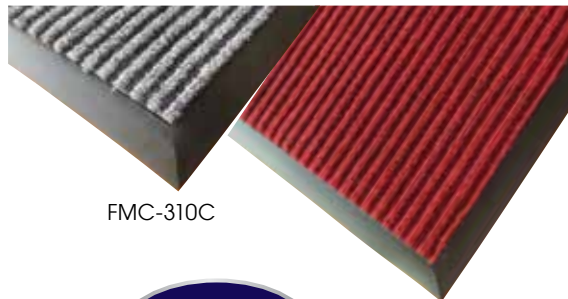

CARPET ENTRYWAY FLOOR MATS

- ◆ Vinyl backing prevents curling/ripping and stays flat
- ◆ Carts roll easily over the tapered rubber edge

ITEM	DESCRIPTION	COLOR	UOM	CASE
FMC-310C	3' x 10'	Charcoal	Each	1
FMC-310U	3' x 10'	Burgundy	Each	1
FMC-35C	3' x 5'	Charcoal	Each	1
FMC-35U	3' x 5'	Burgundy	Each	1
FMC-46C	4' x 6'	Charcoal	Each	1
FMC-46U	4' x 6'	Burgundy	Each	1

ENTRYWAY FLOOR MATS

FMC-310C

FMC-310U

TAPERED, WEIGHTED, DURABLE

ANTI-FATIGUE RUBBERIZED GEL FOAM FLOOR MAT

- ◆ Ideal for standing-in-place jobs
- ◆ Beveled edges reduce tripping
- ◆ Comfortable and supportive closed-cell foam
- ◆ Grease-resistant and waterproof
- ◆ 1/2" thick

ITEM	DESCRIPTION	COLOR	UOM	CASE
FMG-23K	2' x 3'	Black	Each	24

1/2" THICK

ANTI-SLIP & ANTI-FATIGUE FLOOR MATS

STRAIGHT EDGE NATURAL RUBBER FLOOR MATS

- ◆ Anti-slip & anti-fatigue top-grade natural rubber
- ◆ Excellent drainage in wet areas
- ◆ All straight-edge mats are grease-resistant - use in grease-prone areas to prevent slipping
- ◆ Trim to customize size for best fit
- ◆ 3/4" thick

BEVELED EDGE FLOOR MATS

- ◆ Anti-slip & anti-fatigue top-grade natural rubber
- ◆ Tapered edges help reduce tripping
- ◆ RED beveled edge mats are grease-resistant - use in grease-prone areas to prevent slipping
- ◆ 1/2" thick