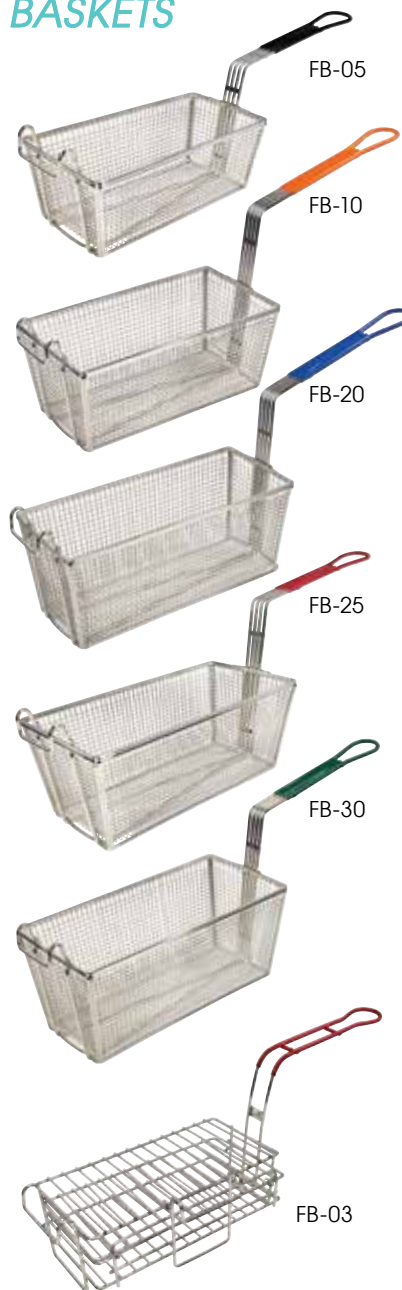

FRY BASKETS